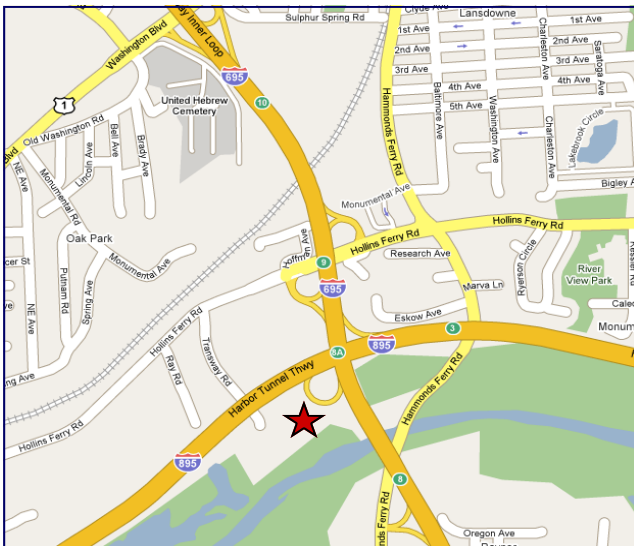

Transway Road, Baltimore County, MD

For Sale or Lease

- 5 acres of land for sale or lease
- Sale Price: \$1,600,000
- Lease rate: Negotiable
- Zoned: M-H
- Minutes from I-95

For more information contact: